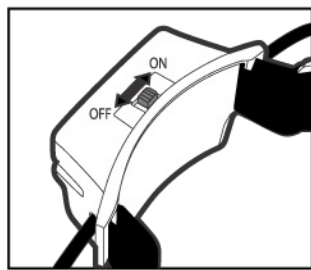

**SPY VISION GOGGLES OPERATION**

- Turn on Spy Vision Goggles by moving the switch to the ON position (FIG 1).
- Place Spy Vision Goggles on your head and adjust the straps by pulling the straps (FIG 2).
- To see ahead in the dark, press the orange button on the side to pop out the lights (FIG 3).
- Press the lights inward and back to store (FIG 4).
- Turn off Spy Vision Goggles when not in use (FIG 1).

FIG 1

FIG 2

FIG 3

FIG 4

**ATTENTION ADULTS: TO INSTALL BATTERIES**

- Requires four (4 X 1.5V) "AAA" batteries (LR3) (not included).
- Use a small Phillips head screwdriver to loosen the two screws in the battery compartment cover on the back of the toy (FIG 5).
- NOTE: Screws will not detach from battery compartment cover.
- Remove the cover.
- Place batteries in the compartment as shown.
- Replace battery compartment cover and tighten screws.