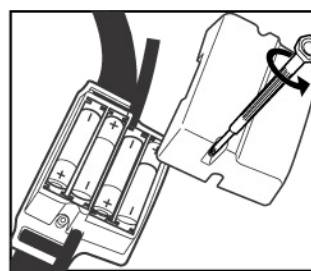

FIG 1

FIG 2

FIG 3

FIG 4

**ATTENTION ADULTS: TO INSTALL BATTERIES**

- Requires four (4 X 1.5V) "AAA" batteries (LR3) (not included).
- Use a small Phillips head screwdriver to loosen the two screws in the battery compartment cover on the back of the toy (FIG 5).
- NOTE: Screws will not detach from battery compartment cover.
- Remove the cover.
- Place batteries in the compartment as shown.
- Replace battery compartment cover and tighten screws.

FIG 5

SPY VISION GOGGLES PN70057-4000PR G1 4/10/03

IF YOU HAVE ANY QUESTIONS, PLEASE CONTACT US AT  
1-800-247-6570  
WWW.WILDPLANET.COM  
©2002 Wild Planet Toys, Inc.

**CAUTION:**

**THIS IS NOT A SAFETY PROTECTIVE DEVICE**