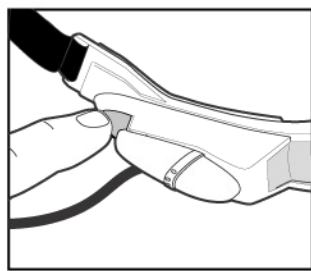

FIG 1

FIG 2

FIG 3

FIG 4

**ATTENTION ADULTS: TO INSTALL BATTERIES**

- Requires four (4 X 1.5V) "AAA" batteries (LR3) (not included).
- Use a small Phillips head screwdriver to loosen the two screws in the battery compartment cover on the back of the toy (FIG 5).
- NOTE: Screws will not detach from battery compartment cover.
- Remove the cover.
- Place batteries in the compartment as shown.
- Replace battery compartment cover and tighten screws.

FIG 5

SPY VISION GOGGLES PN70057-4000PR G1 4/10/03

IF YOU HAVE ANY QUESTIONS, PLEASE CONTACT US AT  
1-800-247-6570  
WWW.WILDPLANET.COM  
©2002 Wild Planet Toys, Inc.

**CAUTION:**

**THIS IS NOT A SAFETY PROTECTIVE DEVICE**