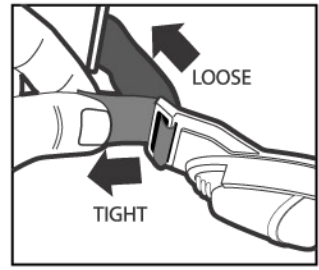

FIG 1

FIG 2

FIG 3

FIG 4

**ATTENTION ADULTS: TO INSTALL BATTERIES**

- Requires four (4 X 1.5V) "AAA" batteries (LR3) (not included).
- Use a small Phillips head screwdriver to loosen the two screws in the battery compartment cover on the back of the toy (FIG 5).
- NOTE: Screws will not detach from battery compartment cover.
- Remove the cover.
- Place batteries in the compartment as shown.
- Replace battery compartment cover and tighten screws.

FIG 5

SPY VISION GOGGLES PN70057-4000PR G1 4/10/03

IF YOU HAVE ANY QUESTIONS, PLEASE CONTACT US AT  
1-800-247-6570  
WWW.WILDPLANET.COM  
©2002 Wild Planet Toys, Inc.

**CAUTION:**

**THIS IS NOT A SAFETY PROTECTIVE DEVICE**