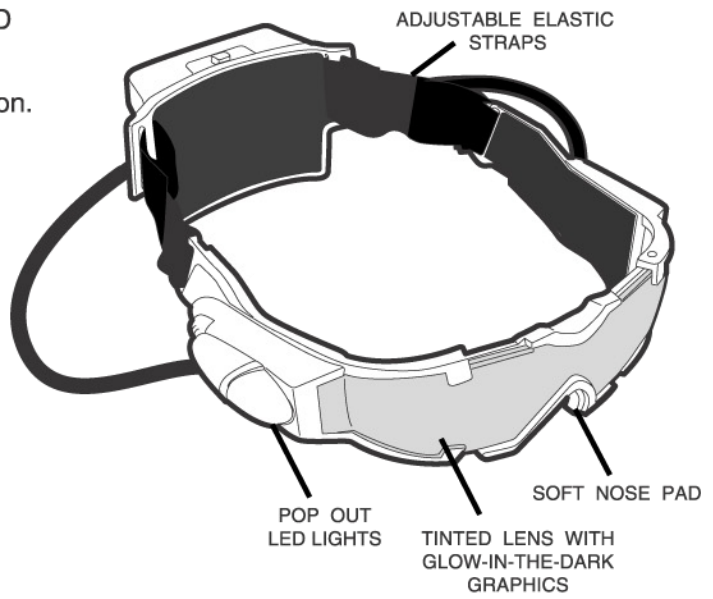

# Spy Vision Goggles™

**IMPORTANT: KEEP THESE INSTRUCTIONS. DO NOT DISCARD**

**FEATURES**

- Green tinted lens with etched graphics that glow when lights are on.
- Pop out lights that beam a cool blue light in the dark.
- Adjustable elastic bands for a comfortable fit.
- Soft nose pad.
- LED lights never need replacing!

**SPY VISION GOGGLES OPERATION**

- Turn on Spy Vision Goggles by moving the switch to the ON position (FIG 1).
- Place Spy Vision Goggles on your head and adjust the straps by pulling the straps (FIG 2).
- To see ahead in the dark, press the orange button on the side to pop out the lights (FIG 3).
- Press the lights inward and back to store (FIG 4).
- Turn off Spy Vision Goggles when not in use (FIG 1).

FIG 1

FIG 2

FIG 3

FIG 4

**ATTENTION ADULTS: TO INSTALL BATTERIES**

- Requires four (4 X 1.5V) "AAA" batteries (LR3) (not included).
- Use a small Phillips head screwdriver to loosen the two screws in the battery compartment cover on the back of the toy (FIG 5).
- NOTE: Screws will not detach from battery compartment cover.
- Remove the cover.
- Place batteries in the compartment as shown.
- Replace battery compartment cover and tighten screws.