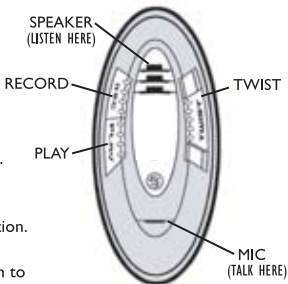

VOICE SCRAMBLER™

RECORDER WITH VOICE WARPERS

Ages 6 and Up
70055

Requires 3 357
(LR44) button cell
batteries, included.

KEEP THESE INSTRUCTIONS. DO NOT DISCARD.

IMPORTANT: SEE REVERSE SIDE PRIOR TO USE

FEATURES

- Electronically records up to 6 seconds of sounds or voice.
- Message plays back twisted by moving the TWIST button.
- Batteries included.

TO OPERATE VOICE SCRAMBLER

- Press and hold REC button to record. You will hear 1 beep. Hold 2 inches from mouth and speak directly into the MIC. Release when you hear 2 beeps.
- For best results, make sure TWIST button is in center position.
- Press PLAY button once to play back recorded message.
- While message is playing, slide TWIST button back and forth to twist and disguise your recorded message.
- For more fun, continue to hold the PLAY button and move the TWIST button while the message is playing. Message repeats over and over.
- And for even more fun, press the PLAY button repeatedly and move the TWIST button while the message is playing. Message restarts when PLAY is pressed.

PARENTS: TO INSTALL BATTERY

- Use a Phillips screwdriver to loosen the battery door screw.
- Note that this screw will not remove from the battery door.
- Remove the battery door and used batteries.
- Insert new batteries per the marking on the battery door.
- Replace the battery door and tighten screw.