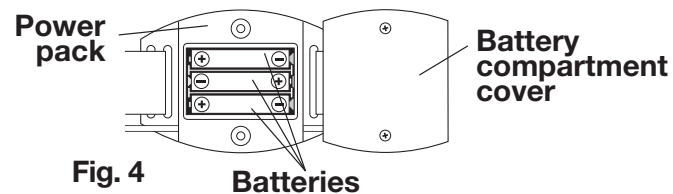

Night Goggles

Stealth Light Beam Eyegear!

Ages 6 and Up
70235

Important: Please save this instruction sheet. It contains valuable product information.

SIGHTING SCOPE OPERATION

- Attach **Flip-Out Scope** to goggles by snapping **Hinge** into place (Fig. 1).
- Swing out **Sight with Crosshairs** and **2X Magnification Lens** (Fig. 1).
- Swing forward flip-out scope from front hinge (Fig. 2).

HEADLIGHT OPERATION

- Activate **On/off Switch** (Fig. 3) on rear of **Power Pack** to turn on **Blue LED Lights**.
- Do not leave lights on when not in use.

BATTERY SAFETY INFORMATION

- Only adults should install and replace batteries.
- Do not recharge non-rechargeable batteries.
- Remove dead or exhausted batteries.
- Insert batteries correctly. Match positive and negative signs.
- The supply terminals are not to be short circuited.
- Do not use rechargeable batteries.
- Do not mix alkaline, standard (carbon-zinc), or rechargeable (nickel-cadmium) batteries.
- Do not mix old and new batteries.
- Only the batteries of the same or equivalent type are recommended to be used.
- Do not dispose batteries in a fire; they may explode.
- Dispose of batteries safely.

ATTENTION ADULTS — TO INSTALL BATTERIES

- Requires 3 AAA **Batteries** (LR03), not included.
- Use a small Phillips screwdriver to loosen the screw in the **Battery Compartment Cover** on the inside face of the power pack (Fig. 4).
- NOTE: Screws will not detach from battery compartment cover.
- Remove the cover.
- Place batteries in the compartment as shown.
- Replace battery compartment cover and tighten screws.