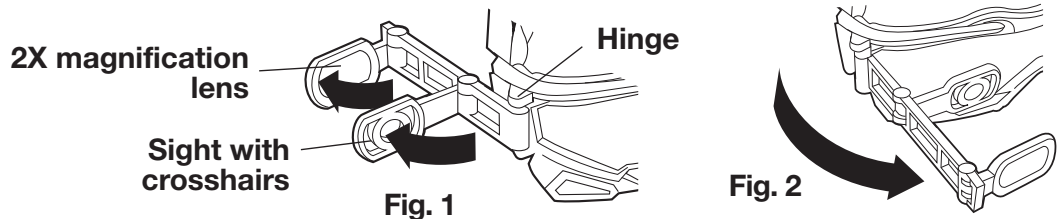

Night Goggles

Stealth Light Beam Eyegear!

Ages 6 and Up
70235

Important: Please save this instruction sheet. It contains valuable product information.

SIGHTING SCOPE OPERATION

- Attach **Flip-Out Scope** to goggles by snapping **Hinge** into place (Fig. 1).
- Swing out **Sight with Crosshairs** and **2X Magnification Lens** (Fig. 1).
- Swing forward flip-out scope from front hinge (Fig. 2).

HEADLIGHT OPERATION

- Activate **On/off Switch** (Fig. 3) on rear of **Power Pack** to turn on **Blue LED Lights**.
- Do not leave lights on when not in use.

BATTERY SAFETY INFORMATION

- Only adults should install and replace batteries.
- Do not recharge non-rechargeable batteries.
- Remove dead or exhausted batteries.
- Insert batteries correctly. Match positive and negative signs.
- The supply terminals are not to be short circuited.
- Do not use rechargeable batteries.
- Do not mix alkaline, standard (carbon-zinc), or rechargeable (nickel-cadmium) batteries.
- Do not mix old and new batteries.
- Only the batteries of the same or equivalent type are recommended to be used.
- Do not dispose batteries in a fire; they may explode.
- Dispose of batteries safely.

ATTENTION ADULTS — TO INSTALL BATTERIES

- Requires 3 AAA **Batteries** (LR03), not included.
- Use a small Phillips screwdriver to loosen the screw in the **Battery Compartment Cover** on the inside face of the power pack (Fig. 4).
- NOTE: Screws will not detach from battery compartment cover.
- Remove the cover.
- Place batteries in the compartment as shown.
- Replace battery compartment cover and tighten screws.