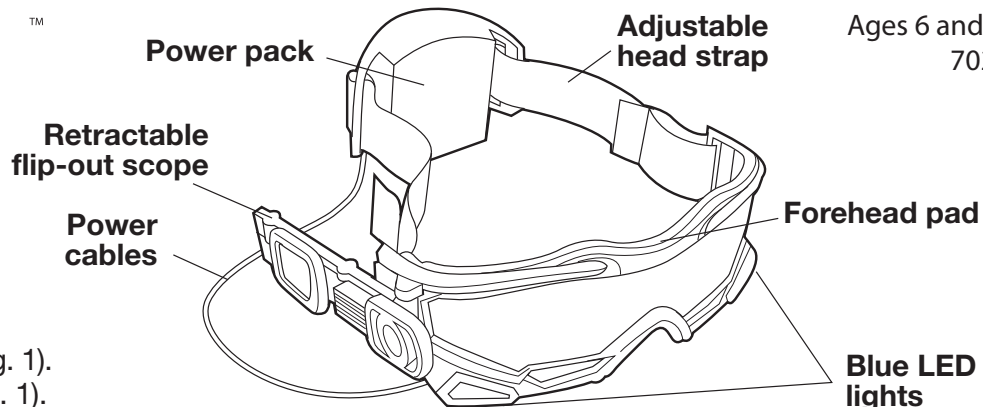

Night Goggles

Stealth Light Beam Eyegear!

Ages 6 and Up
70235

Important: Please save this instruction sheet. It contains valuable product information.

SIGHTING SCOPE OPERATION

- Attach **Flip-Out Scope** to goggles by snapping **Hinge** into place (Fig. 1).
- Swing out **Sight with Crosshairs** and **2X Magnification Lens** (Fig. 1).
- Swing forward flip-out scope from front hinge (Fig. 2).

HEADLIGHT OPERATION

- Activate **On/off Switch** (Fig. 3) on rear of **Power Pack** to turn on **Blue LED Lights**.
- Do not leave lights on when not in use.

BATTERY SAFETY INFORMATION

- Only adults should install and replace batteries.
- Do not recharge non-rechargeable batteries.
- Remove dead or exhausted batteries.
- Insert batteries correctly. Match positive and negative signs.
- The supply terminals are not to be short circuited.
- Do not use rechargeable batteries.
- Do not mix alkaline, standard (carbon-zinc), or rechargeable (nickel-cadmium) batteries.
- Do not mix old and new batteries.
- Only the batteries of the same or equivalent type are recommended to be used.
- Do not dispose batteries in a fire; they may explode.
- Dispose of batteries safely.

ATTENTION ADULTS — TO INSTALL BATTERIES

- Requires 3 AAA **Batteries** (LR03), not included.
- Use a small Phillips screwdriver to loosen the screw in the **Battery Compartment Cover** on the inside face of the power pack (Fig. 4).
- NOTE: Screws will not detach from battery compartment cover.
- Remove the cover.
- Place batteries in the compartment as shown.
- Replace battery compartment cover and tighten screws.