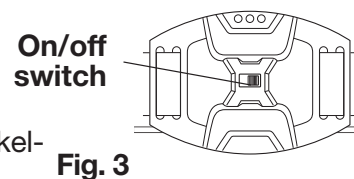

Night Goggles

Stealth Light Beam Eyegear!

Ages 6 and Up
70235

Important: Please save this instruction sheet. It contains valuable product information.

SIGHTING SCOPE OPERATION

- Attach **Flip-Out Scope** to goggles by snapping **Hinge** into place (Fig. 1).
- Swing out **Sight with Crosshairs** and **2X Magnification Lens** (Fig. 1).
- Swing forward flip-out scope from front hinge (Fig. 2).

HEADLIGHT OPERATION

- Activate **On/off Switch** (Fig. 3) on rear of **Power Pack** to turn on **Blue LED Lights**.
- Do not leave lights on when not in use.

BATTERY SAFETY INFORMATION

- Only adults should install and replace batteries.
- Do not recharge non-rechargeable batteries.
- Remove dead or exhausted batteries.
- Insert batteries correctly. Match positive and negative signs.
- The supply terminals are not to be short circuited.
- Do not use rechargeable batteries.
- Do not mix alkaline, standard (carbon-zinc), or rechargeable (nickel-cadmium) batteries.
- Do not mix old and new batteries.
- Only the batteries of the same or equivalent type are recommended to be used.
- Do not dispose batteries in a fire; they may explode.
- Dispose of batteries safely.

ATTENTION ADULTS — TO INSTALL BATTERIES

- Requires 3 AAA **Batteries** (LR03), not included.
- Use a small Phillips screwdriver to loosen the screw in the **Battery Compartment Cover** on the inside face of the power pack (Fig. 4).
- NOTE: Screws will not detach from battery compartment cover.
- Remove the cover.
- Place batteries in the compartment as shown.
- Replace battery compartment cover and tighten screws.