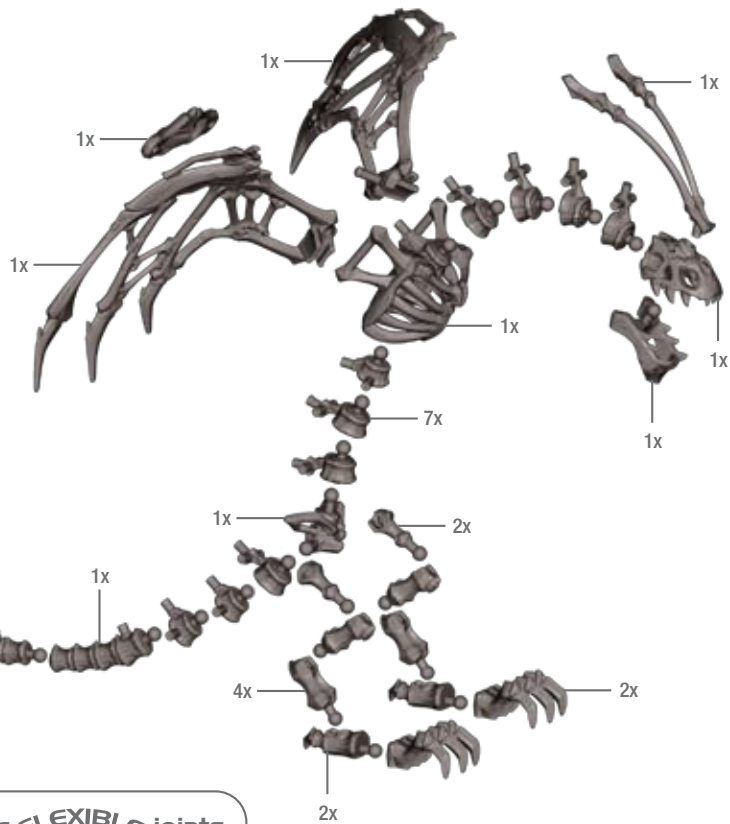

SKELEFLEX

AKAFLY

Add these FLEXIBLE joints at any connection point.