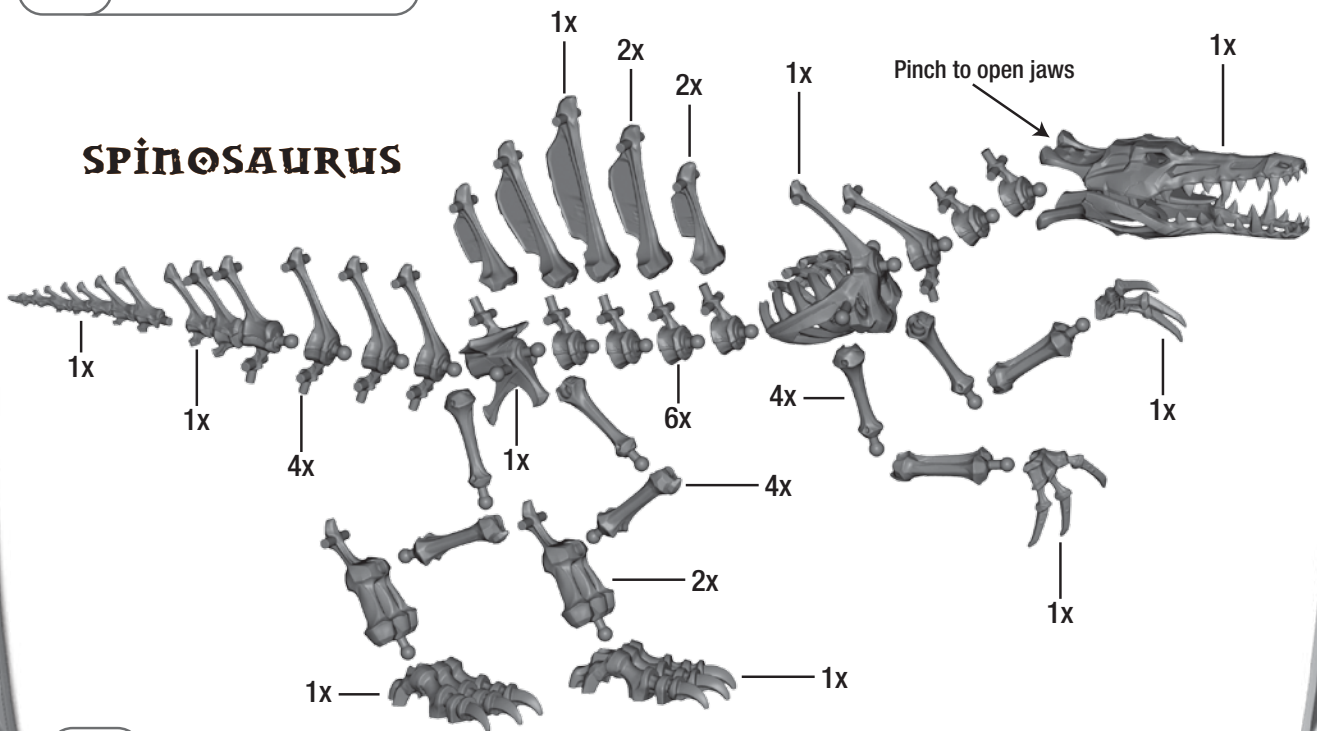

SKELEFLEX™

OCTOATTACK®

4x  Add these FLEXIBLE joints at any connection point.

SPINOSAURUS

3x  Add these FLEXIBLE joints at any connection point.

SKELEFLEX BATTLE PACK
DINO vs. ALIEN
PS 05/09

**Important: Please save this instruction sheet.
It contains valuable product information.**