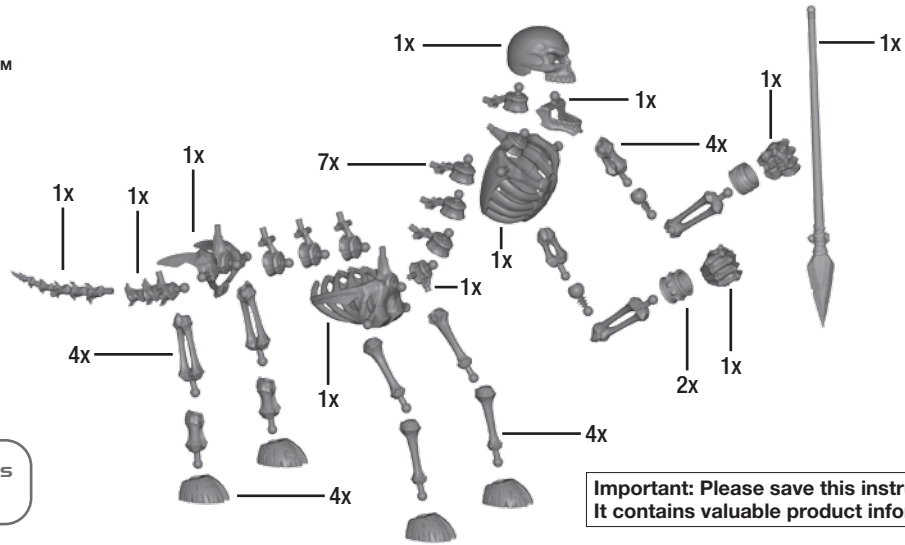

SKELEFLEX™ CENTORO™

 2x Add these FLEXIBLE joints at any connection point.

Important: Please save this instruction sheet. It contains valuable product information.

Got a great toy idea?
SECRET BUILDERS
 KID INVENTOR CHALLENGE!
kidinventorchallenge.com

SKELEFLEX CENTORO FIST
 PS 05/09
 IF YOU HAVE ANY QUESTIONS, PLEASE CONTACT US AT
 1-800-247-6570
 WILDPLANET.COM/HELP
 Wild Planet Entertainment, Inc., P.O. Box 194087
 San Francisco, CA 94119-4087

Ages 7+
 57049
