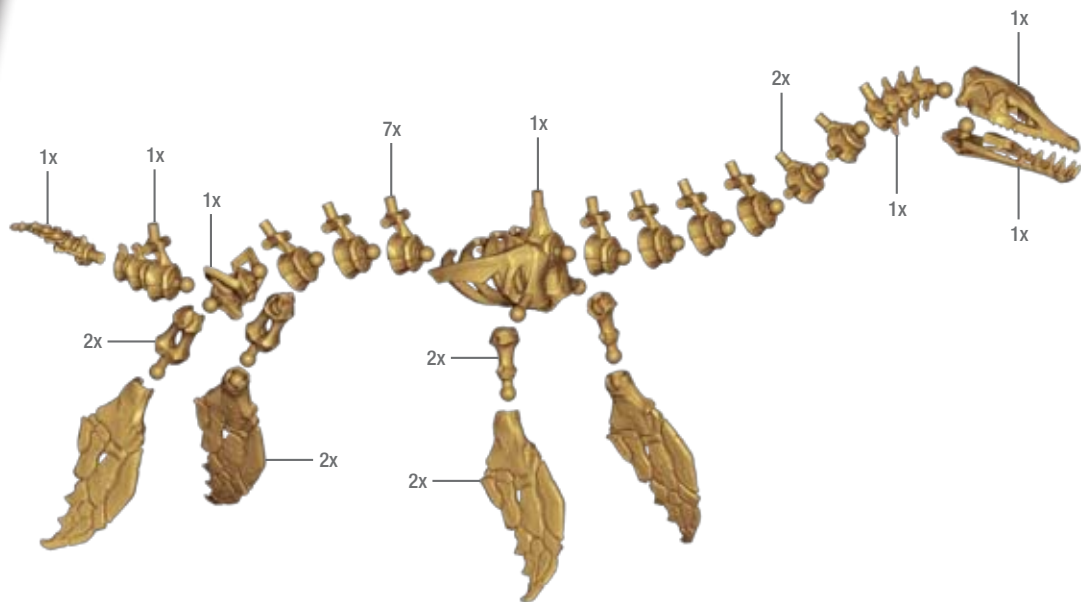

SKELEFLEX

PLESIOSAUR

Add these **FLEXIBLE** joints at any connection point.