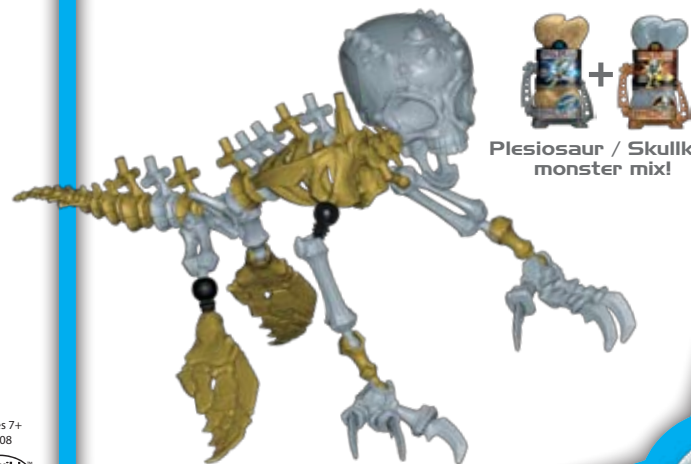

SKELEFLEX DINO BONES
57008-6000 PS 05/08 Ages 7+
57008