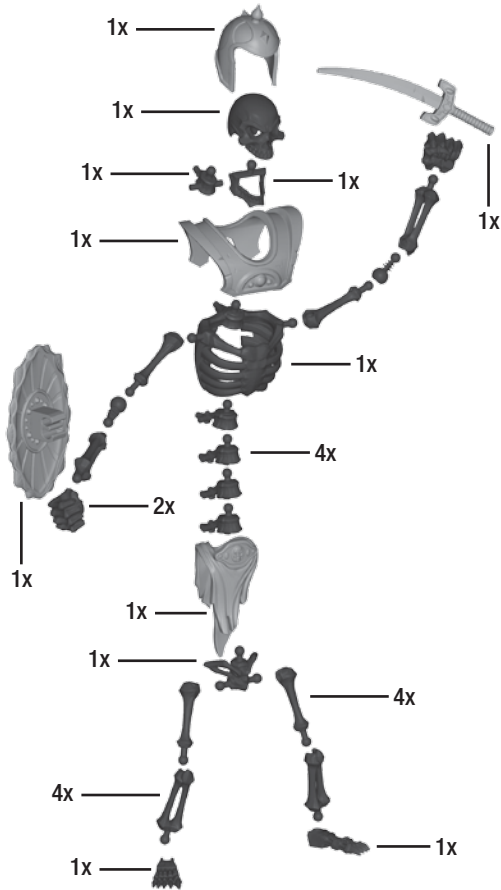

SKELEFLEX™

SKELESTRIKER™

2x Add these FLEXIBLE joints at any connection point.

Got a great toy idea?
SECRET BUILDERS
KID INVENTOR CHALLENGE!
kidinventorchallenge.com

Important: Please save this instruction sheet.
It contains valuable product information.

SKELEFLEX SKELESTRIKER FIST
PS 05/09

Ages 7+
57048

IF YOU HAVE ANY QUESTIONS, PLEASE CONTACT US AT
1-800-247-6570
WILDPLANET.COM/HELP
Wild Planet Entertainment, Inc., P.O. Box 194087
San Francisco, CA 94119-4087