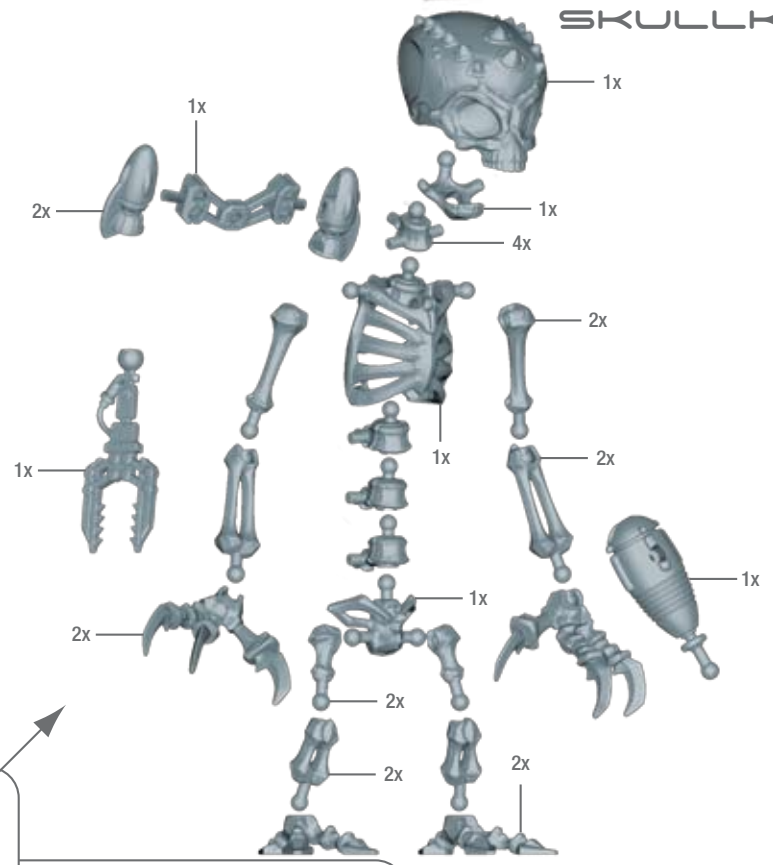

SKELEFLEX

SKULLKOR

2x
2x
Add these **FLEXIBLE** joints at any connection point.