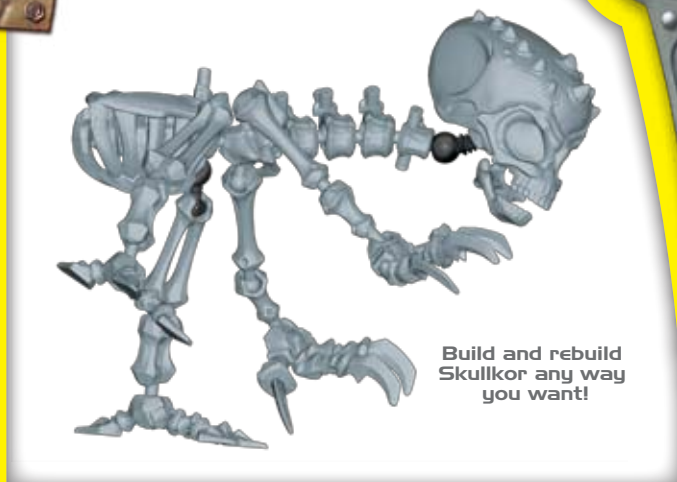

SKELEFLEX

SKULLKOR

2x
2x
Add these **FLEXIBLE** joints at any connection point.