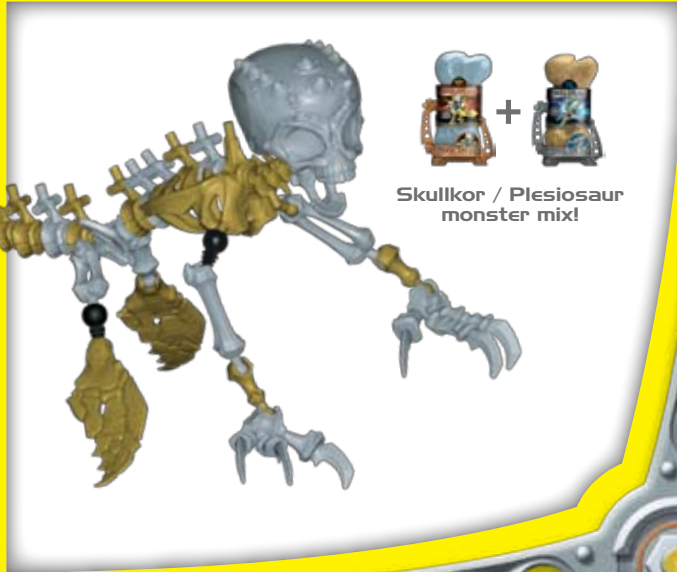

SKELEFLEX

SKULLKOR

2x
2x
Add these **FLEXIBLE** joints at any connection point.