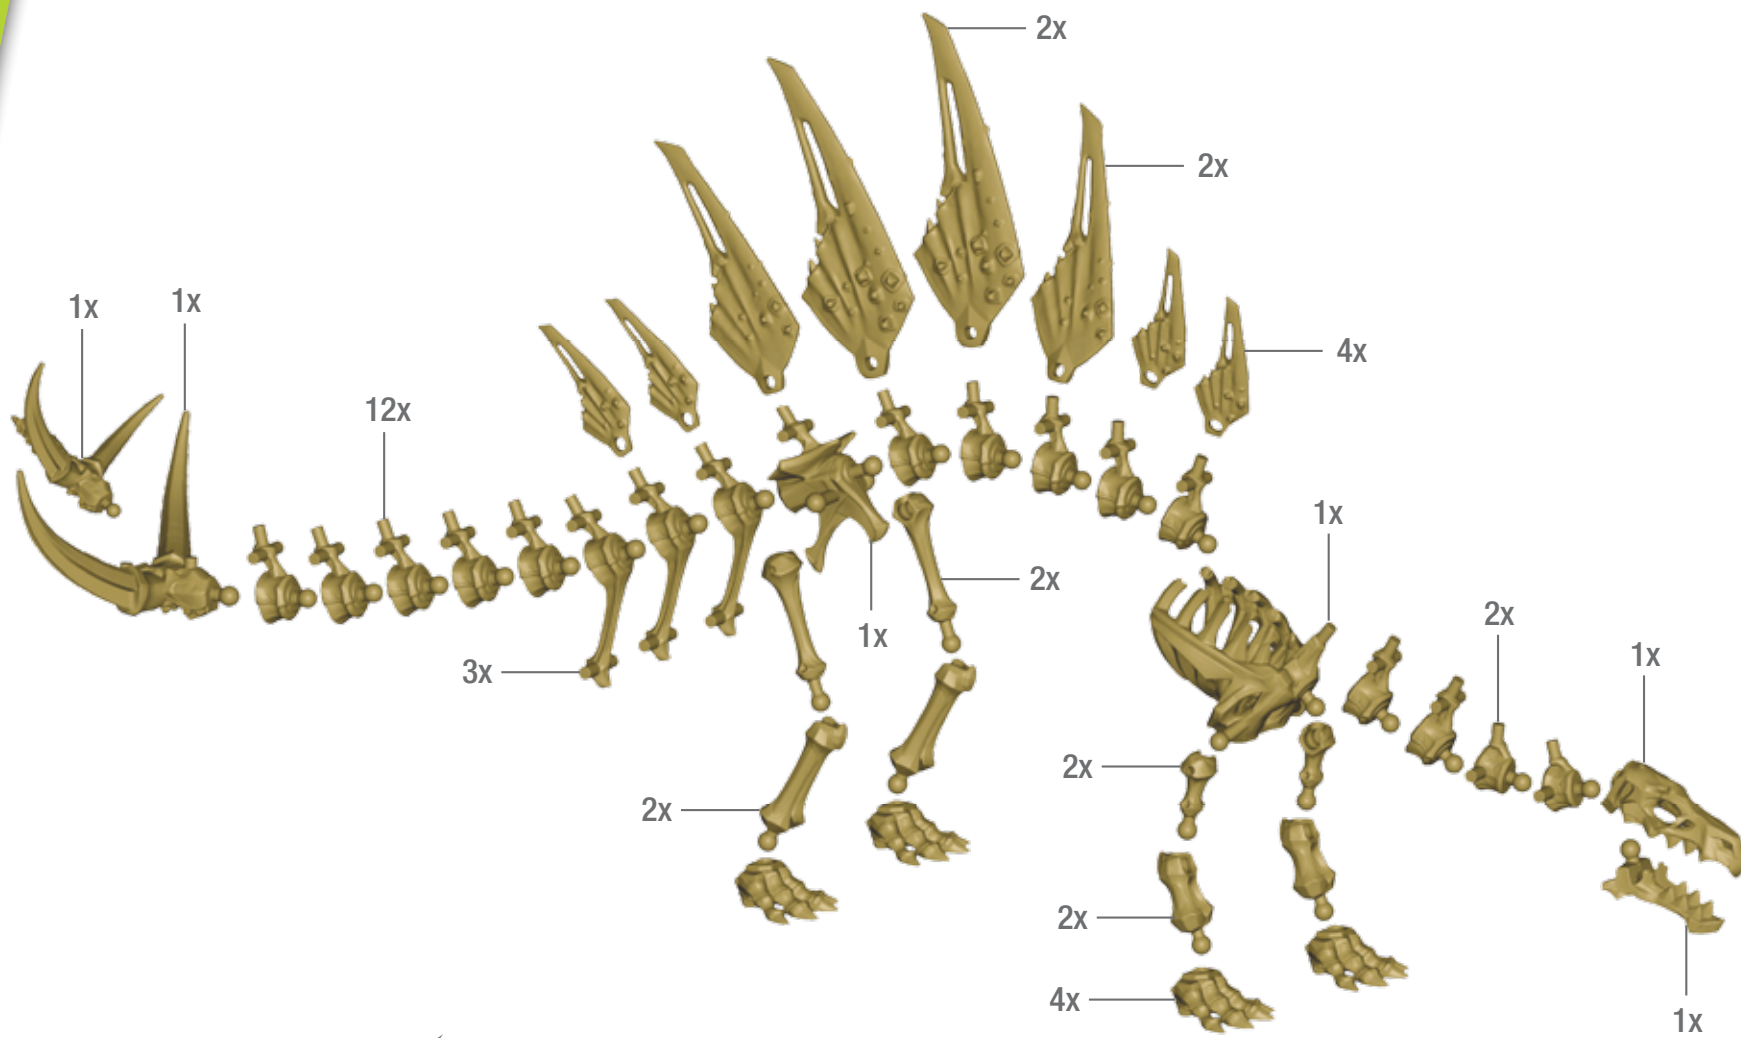

SKELEFLEX

STEGOSAURUS

4x  Add these **FLEXIBLE** joints at any connection point.

Important: Please save this instruction sheet. It contains valuable product information.

SKELEFLEX DINO SKULLS
57020-4000 PS 05/08
IF YOU HAVE ANY QUESTIONS, PLEASE CONTACT US AT
1-800-247-6570
WILDPLANET.COM/HELP
Wild Planet Entertainment, Inc., P.O. Box 194087
San Francisco, CA 94119-4087

Ages 7+
57020
