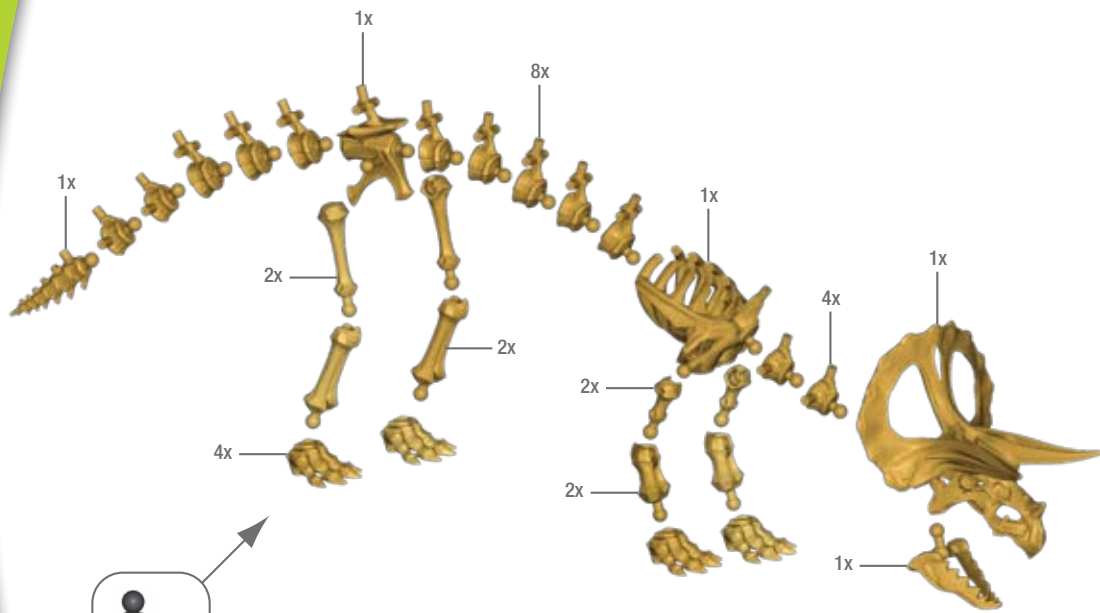

SKELEFLEX

TRICERATOPS

Add these FLEXIBLE joints at any connection point.