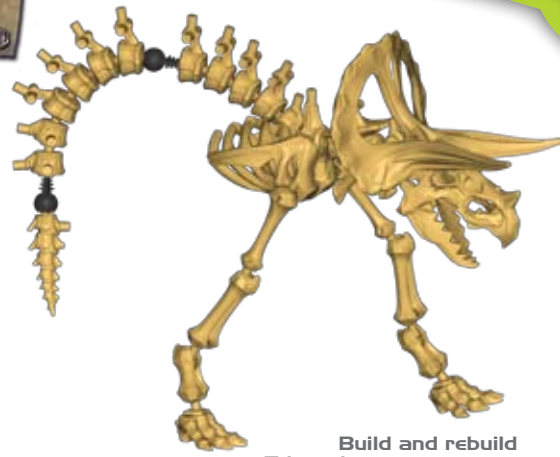

Build and rebuild Triceratops any way you want!