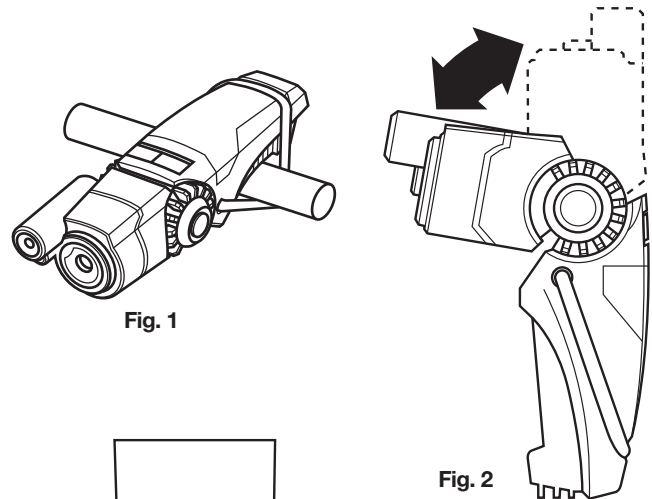

Battery Safety Information

- Only adults should install and replace batteries.
- Rechargeable batteries are to be removed from the toy before being charged.
- Rechargeable batteries are only to be charged under adult supervision.
- Non-rechargeable batteries are not to be recharged.
- Remove dead or exhausted batteries.
- Insert batteries correctly. Match positive and negative signs.
- The supply terminals are not to be short circuited.
- Do not mix different types of batteries.
- Do not mix old and new batteries.
- Only the batteries of the same or equivalent type are recommended to be used.
- Do not dispose batteries in a fire; they may explode.
- Dispose of batteries safely.