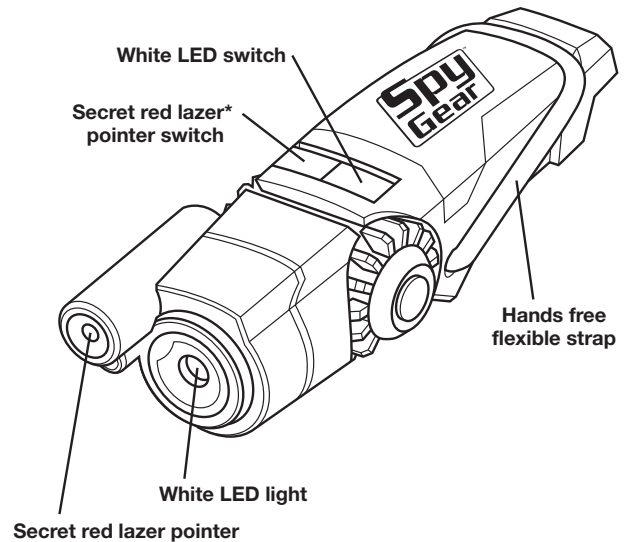

Spy Flashlight™

4 in 1 LED Flashlight!

Ages 6 and Up
70212

Important: Please save this instruction sheet. It contains valuable product information.

Operation

- See below to make sure the batteries are correctly installed.
- Slide the **White LED Switch** forward to turn ON the **White LED light**.
- Slide the **Secret Red Lazer Pointer Switch** forward to turn ON the **Secret Red Lazer Pointer**.
*NOTE: The red lazer works just like a laser but uses a safe LED light!
- Use the **Hands Free Flexible Strap** to attach your Spy Flashlight to stationary objects as seen in Fig. 1.
- Your Spy Flashlight body rotates 90 degrees as shown in Fig. 2 for hands-free use.

Attention Adults: To Replace The Batteries

- Requires three AAA (LR03) batteries, not included.
- Use a small Phillips screwdriver to loosen the screw on the battery compartment cover, Fig. 3.
- NOTE: Screws will not detach from battery compartment cover.
- Remove the elastic strap from cover.
- Remove the cover.
- Place the batteries in the compartment as shown in Fig. 4 and Fig. 5.
- Replace battery compartment cover and tighten screws.