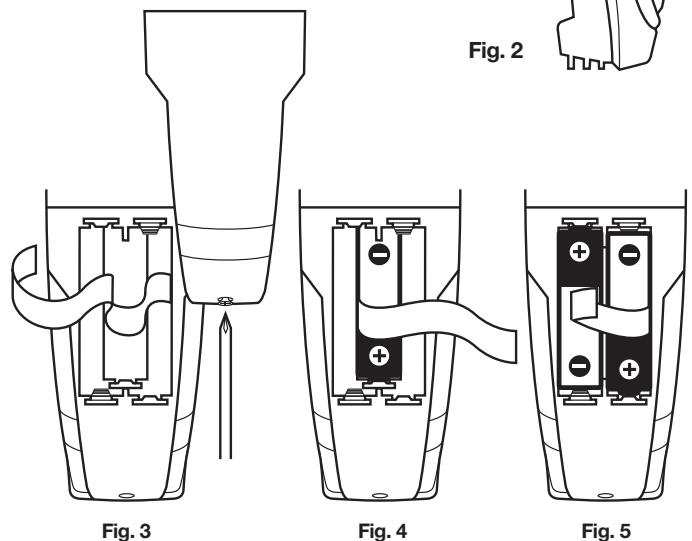

Battery Safety Information

- Only adults should install and replace batteries.
- Rechargeable batteries are to be removed from the toy before being charged.
- Rechargeable batteries are only to be charged under adult supervision.
- Non-rechargeable batteries are not to be recharged.
- Remove dead or exhausted batteries.
- Insert batteries correctly. Match positive and negative signs.
- The supply terminals are not to be short circuited.
- Do not mix different types of batteries.
- Do not mix old and new batteries.
- Only the batteries of the same or equivalent type are recommended to be used.
- Do not dispose batteries in a fire; they may explode.
- Dispose of batteries safely.