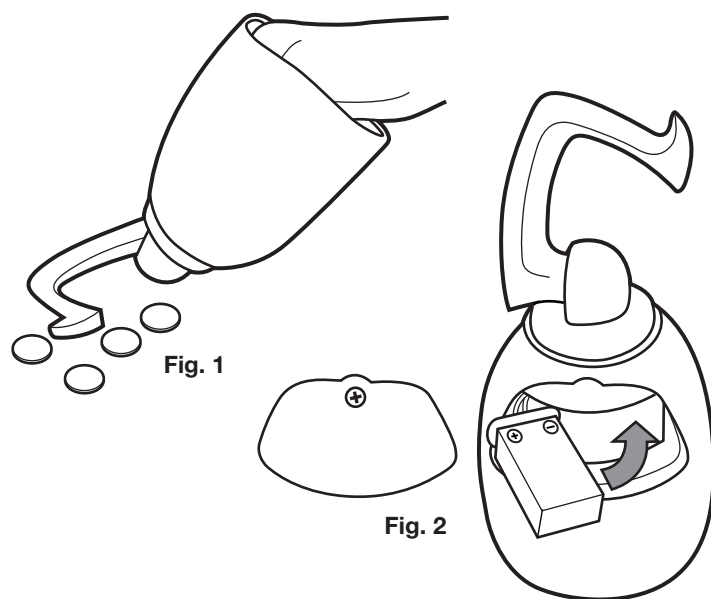

WARNING: This is a toy. Not for use in climbing or any other load bearing activities.

HOOK FORTUNE FINDER 52101-4000 PR 04/06

IF YOU HAVE ANY QUESTIONS, PLEASE CONTACT US AT
1-800-247-6570
WWW.WILDPLANET.COM
©2006 Wild Planet Toys, Inc.
P.O. Box 194087 San Francisco, CA 94119-4087

WARNING:
CHOKING HAZARD—Small parts.
Not for children under 3 years.