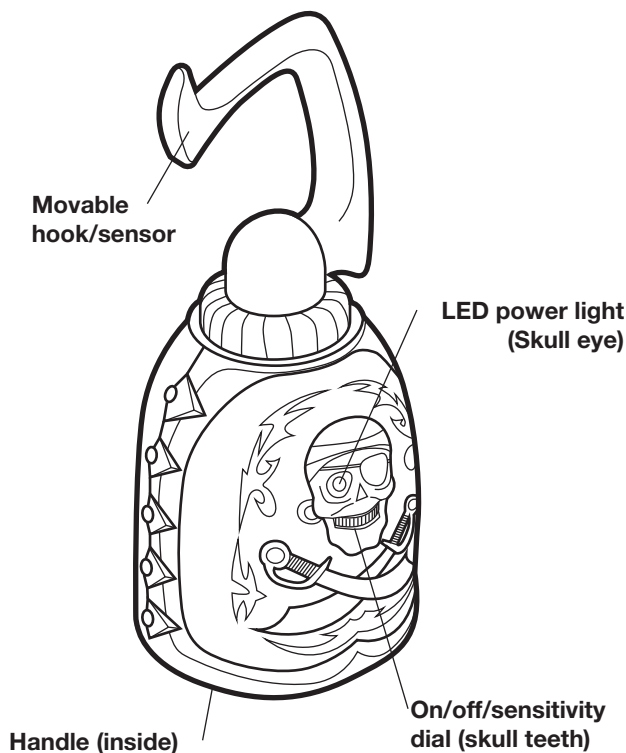

WARNING: This is a toy. Not for use in climbing or any other load bearing activities.

HOOK FORTUNE FINDER 52101-4000 PR 04/06

IF YOU HAVE ANY QUESTIONS, PLEASE CONTACT US AT
1-800-247-6570
WWW.WILDPLANET.COM
©2006 Wild Planet Toys, Inc.
P.O. Box 194087 San Francisco, CA 94119-4087

WARNING:
CHOKING HAZARD—Small parts.
Not for children under 3 years.