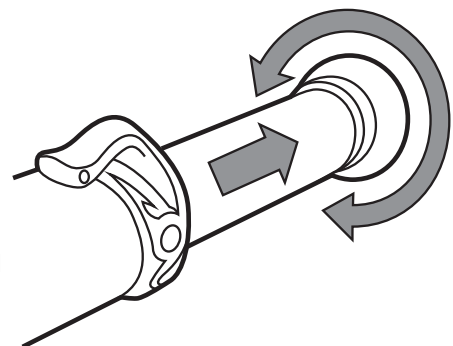

Pirate Scope™

Telescope and Removable Flashlight

Important: Please save this instruction sheet. It contains valuable product information.

PLAYING WITH YOUR PIRATE SCOPE

1. Pull out **EXTENSION TUBE** until it stops (Fig. 1).
2. Look through the rubber **EYEPiece** and rotate it until the objects appear in focus (Fig. 1).
3. To operate the **REMOVABLE FLASHLIGHT**, press the **POWER BUTTON** on the back end. Remember to turn off the flashlight when not in use to save battery life.

BATTERY INFORMATION

The Pirate Scope requires two G13-A (LR44) button cell batteries, included.

ATTENTION ADULTS: TO REPLACE BATTERIES

1. Use a small Phillips head screwdriver to loosen the screw on the battery compartment. The screw will not fall out.
2. Open battery cover. Remove exhausted batteries.
3. Place new batteries in compartment as shown (Fig. 2).
4. Replace the battery cover and tighten screw.

Fig. 1

Fig. 2

CAUTION: Viewing the sun can cause permanent eye damage. Do not view the sun with this product, or even with the naked eye.

PIRATE SCOPE 52102-4000 PR 5/06

IF YOU HAVE ANY QUESTIONS, PLEASE CONTACT US AT
1-800-247-6570
WWW.WILDPLANET.COM
©2006 Wild Planet Toys, Inc.
P.O. Box 194087 San Francisco, CA 94119-4087

WARNING:
CHOKING HAZARD—Small parts.
Not for children under 3 years.