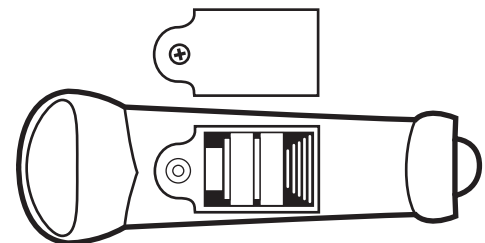

Pirate Scope™

Telescope and Removable Flashlight

Important: Please save this instruction sheet. It contains valuable product information.

PLAYING WITH YOUR PIRATE SCOPE

1. Pull out **EXTENSION TUBE** until it stops (Fig. 1).
2. Look through the rubber **EYEPiece** and rotate it until the objects appear in focus (Fig. 1).
3. To operate the **REMOVABLE FLASHLIGHT**, press the **POWER BUTTON** on the back end. Remember to turn off the flashlight when not in use to save battery life.

Fig. 1

Fig. 2

CAUTION: Viewing the sun can cause permanent eye damage. Do not view the sun with this product, or even with the naked eye.

PIRATE SCOPE 52102-4000 PR 5/06

IF YOU HAVE ANY QUESTIONS, PLEASE CONTACT US AT
1-800-247-6570
WWW.WILDPLANET.COM
©2006 Wild Planet Toys, Inc.
P.O. Box 194087 San Francisco, CA 94119-4087