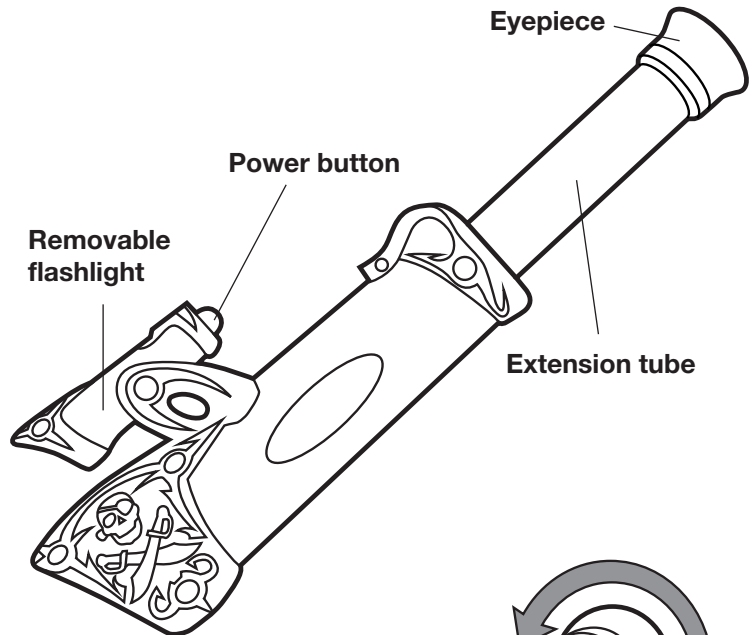

Pirate Scope™

Telescope and Removable Flashlight

Important: Please save this instruction sheet. It contains valuable product information.

PLAYING WITH YOUR PIRATE SCOPE

1. Pull out **EXTENSION TUBE** until it stops (Fig. 1).
2. Look through the rubber **EYEPiece** and rotate it until the objects appear in focus (Fig. 1).
3. To operate the **REMOVABLE FLASHLIGHT**, press the **POWER BUTTON** on the back end. Remember to turn off the flashlight when not in use to save battery life.

BATTERY INFORMATION

The Pirate Scope requires two G13-A (LR44) button cell batteries, included.

ATTENTION ADULTS: TO REPLACE BATTERIES

1. Use a small Phillips head screwdriver to loosen the screw on the battery compartment. The screw will not fall out.
2. Open battery cover. Remove exhausted batteries.
3. Place new batteries in compartment as shown (Fig. 2).
4. Replace the battery cover and tighten screw.

BATTERY SAFETY INFORMATION

- Requires two G13-A (LR44) button cell batteries, included.
- Only adults should install and replace batteries.
- Do not recharge non-rechargeable batteries.
- Remove dead or exhausted batteries.
- Insert batteries correctly. Match positive and negative signs.
- The supply terminals are not to be short-circuited.
- Do not use rechargeable batteries.
- Do not mix alkaline, standard (carbon-zinc), or rechargeable (nickel-cadmium) batteries.
- Do not mix old and new batteries.
- Only the batteries of the same or equivalent type recommended to be used.
- Do not dispose batteries in a fire; they may explode.
- Dispose of batteries safely

Mercury battery warning

Removable button cell battery in this product contains mercury. When battery is replaced, don't put used one in trash. recycle or dispose according to local, state, or federal laws.