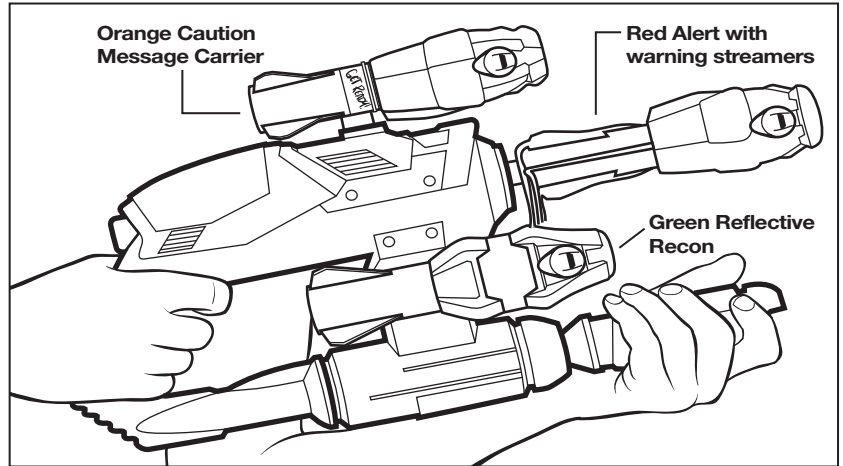

LAUNCHING

1. Hold launcher with one hand on bottom grip and other hand on rear grip. Aim launcher in the air, away from people, animals, or valuable or breakable objects.
2. Use your thumb to press the **LAUNCH BUTTON** to launch rocket (Fig 3).
3. Rocket will soar into the air and make a whistling sound so your fellow agents are alerted.
4. Practice aiming your launches at the correct angle so that rockets soar into the air and land in the desired landing area.

Note: Wind, temperature and other factors may affect the height, distance, and loudness of the rockets.

MESSAGE CARRIER ROCKET

Write a **MESSAGE** on a small slip of paper. Wrap it neatly

Fig. 4

Fig. 1

Fig. 2