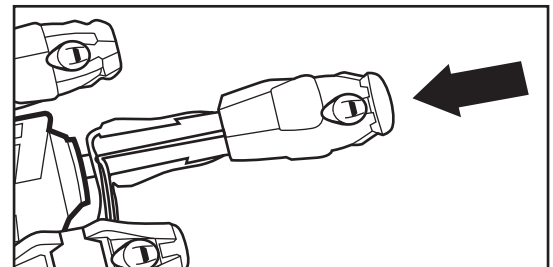

LAUNCHING

1. Hold launcher with one hand on bottom grip and other hand on rear grip. Aim launcher in the air, away from people, animals, or valuable or breakable objects.
2. Use your thumb to press the **LAUNCH BUTTON** to launch rocket (Fig 3).
3. Rocket will soar into the air and make a whistling sound so your fellow agents are alerted.
4. Practice aiming your launches at the correct angle so that rockets soar into the air and land in the desired landing area.

Note: Wind, temperature and other factors may affect the height, distance, and loudness of the rockets.

MESSAGE CARRIER ROCKET

Write a **MESSAGE** on a small slip of paper. Wrap it neatly

Fig. 4

Fig. 1

Fig. 2

Fig. 2a

Fig. 3

CAUTION: Do not aim at eyes or face. To avoid injury: use only signal rockets designed for this product. Do not modify signal rockets or launcher.

SIGNAL LAUNCHER 70218-4000 PR 8/07

IF YOU HAVE ANY QUESTIONS, PLEASE CONTACT US AT 1-800-247-6570