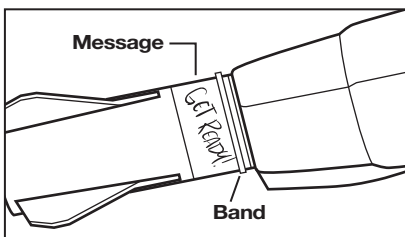

LAUNCHING

1. Hold launcher with one hand on bottom grip and other hand on rear grip. Aim launcher in the air, away from people, animals, or valuable or breakable objects.
2. Use your thumb to press the **LAUNCH BUTTON** to launch rocket (Fig 3).
3. Rocket will soar into the air and make a whistling sound so your fellow agents are alerted.
4. Practice aiming your launches at the correct angle so that rockets soar into the air and land in the desired landing area.

Note: Wind, temperature and other factors may affect the height, distance, and loudness of the rockets.

MESSAGE CARRIER ROCKET

Write a **MESSAGE** on a small slip of paper. Wrap it neatly

Fig. 4

Fig. 1

Fig. 2

Fig. 2a

Fig. 3

CAUTION: Do not aim at eyes or face. To avoid injury: use only signal rockets designed for this product. Do not modify signal rockets or launcher.

SIGNAL LAUNCHER 70218-4000 PR 8/07

IF YOU HAVE ANY QUESTIONS, PLEASE CONTACT US AT 1-800-247-6570