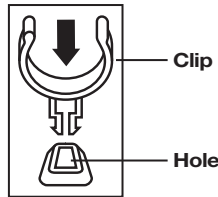

LAUNCHING

1. Hold launcher with one hand on bottom grip and other hand on rear grip. Aim launcher in the air, away from people, animals, or valuable or breakable objects.
2. Use your thumb to press the **LAUNCH BUTTON** to launch rocket (Fig 3).
3. Rocket will soar into the air and make a whistling sound so your fellow agents are alerted.
4. Practice aiming your launches at the correct angle so that rockets soar into the air and land in the desired landing area.

Note: Wind, temperature and other factors may affect the height, distance, and loudness of the rockets.

MESSAGE CARRIER ROCKET

Write a **MESSAGE** on a small slip of paper. Wrap it neatly

Fig. 4

Fig. 1

Fig. 2

Fig. 2a

Fig. 3

CAUTION: Do not aim at eyes or face. To avoid injury: use only signal rockets designed for this product. Do not modify signal rockets or launcher.

SIGNAL LAUNCHER 70218-4000 PR 8/07

IF YOU HAVE ANY QUESTIONS, PLEASE CONTACT US AT 1-800-247-6570