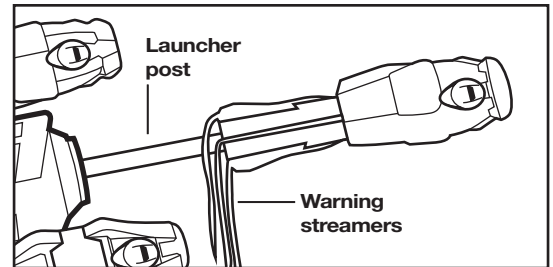

LAUNCHING

1. Hold launcher with one hand on bottom grip and other hand on rear grip. Aim launcher in the air, away from people, animals, or valuable or breakable objects.
2. Use your thumb to press the **LAUNCH BUTTON** to launch rocket (Fig 3).
3. Rocket will soar into the air and make a whistling sound so your fellow agents are alerted.
4. Practice aiming your launches at the correct angle so that rockets soar into the air and land in the desired landing area.

Note: Wind, temperature and other factors may affect the height, distance, and loudness of the rockets.

MESSAGE CARRIER ROCKET

Write a **MESSAGE** on a small slip of paper. Wrap it neatly

Fig. 4

Fig. 1

Fig. 2

Fig. 2a

Fig. 3

CAUTION: Do not aim at eyes or face. To avoid injury: use only signal rockets designed for this product. Do not modify signal rockets or launcher.

SIGNAL LAUNCHER 70218-4000 PR 8/07

IF YOU HAVE ANY QUESTIONS, PLEASE CONTACT US AT 1-800-247-6570