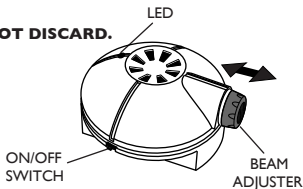

## TO OPERATE INVISIBLE BEAM ALARM

- Place Spy Motion Alarm next to a door or in a hallway with the invisible beam crossing over the path. The alarm is light sensitive and works best in bright light conditions. FIG 1
- To adjust the band width of the beam, move the beam adjuster in or out. For a wide area move the beam adjuster in. For a long and narrow beam, move the beam adjuster out. FIG 2
- Turn on the alarm. The red LED will flash after 3 seconds to indicate the trap is set.
- Test the trap by moving your hand in front of the beam. The alarm will sound for 2 to 3 seconds indicating the alarm is set.
- If alarm does not sound, it could be due to low light level or the beam is not set properly.
- After detection, alarm will reset automatically.
- Turn alarm OFF when not using to prolong battery life.

## PARENTS: TO INSTALL BATTERY

- Using a Phillips screwdriver, completely loosen the battery door screw. This screw will not remove from the battery door. FIG 2
- Remove the battery door and used batteries.
- Insert new batteries per the marking in the battery compartment.
- Replace the battery door and tighten screw.