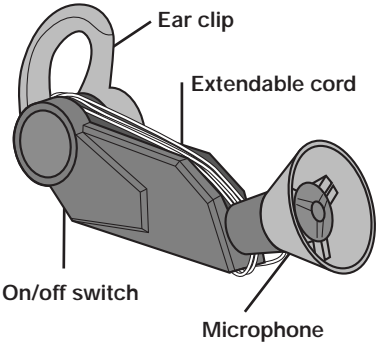

**Important: Please save this instruction sheet.
It contains valuable product information.**

HOW TO USE YOUR MICRO AGENT LISTENER

1. **Adults:** Be sure fresh **BATTERIES** are installed (see below).
2. Fit the **EAR CLIP** over your right ear.
3. Slide the **ON/OFF SWITCH** to **ON**.
4. You can use the Micro Agent Listener two ways:
 - Leave the **MICROPHONE** attached to the earpiece.
 - Unsnap the **MICROPHONE CUP** and unwrap the cord. (Fig. 1)
You can extend the cord up to 12 inches to listen around corners.
5. When finished spying, be sure to turn your Micro Agent Listener **OFF**.

ATTENTION ADULTS—TO REPLACE BATTERIES

The Micro Agent Listener requires one LR44 button-cell battery, included.

1. Use a small Phillips head screwdriver to loosen the screw on the battery compartment. The screw will not fall out.
2. Open battery cover. Remove exhausted battery.
3. Place new battery in compartment as shown (Fig. 2).
4. Replace the battery cover and tighten screw.

⚠ WARNING:

CHOKING HAZARD: Small Parts.
Not for Children Under 3 Years.

Fig. 1
Cord Microphone Cup

Fig. 2
Battery

MICRO AGENT LISTENER 70125-4000 PR 9/05

IF YOU HAVE ANY QUESTIONS, PLEASE CONTACT US AT
1-800-247-6570
WWW.WILDPLANET.COM
©2005 Wild Planet Toys, Inc.
P.O. Box 194087 San Francisco, CA 94119-4087