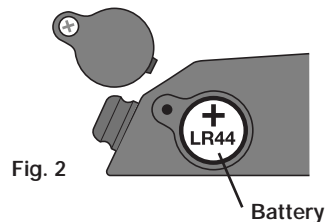

ATTENTION ADULTS—TO REPLACE BATTERIES

The Micro Agent Listener requires one LR44 button-cell battery, included.

1. Use a small Phillips head screwdriver to loosen the screw on the battery compartment. The screw will not fall out.
2. Open battery cover. Remove exhausted battery.
3. Place new battery in compartment as shown (Fig. 2).
4. Replace the battery cover and tighten screw.

⚠ WARNING:

CHOKING HAZARD: Small Parts.
Not for Children Under 3 Years.

Fig. 1
Cord Microphone Cup

Fig. 2
Battery

MICRO AGENT LISTENER 70125-4000 PR 9/05

IF YOU HAVE ANY QUESTIONS, PLEASE CONTACT US AT
1-800-247-6570
WWW.WILDPLANET.COM
©2005 Wild Planet Toys, Inc.
P.O. Box 194087 San Francisco, CA 94119-4087