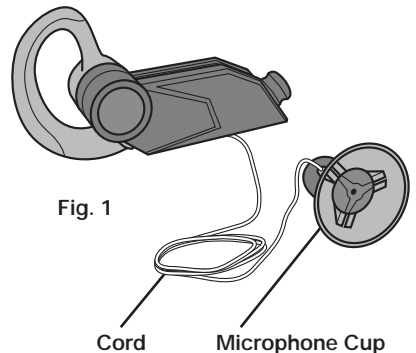

**Important: Please save this instruction sheet.
It contains valuable product information.**

HOW TO USE YOUR MICRO AGENT LISTENER

1. **Adults:** Be sure fresh **BATTERIES** are installed (see below).
2. Fit the **EAR CLIP** over your right ear.
3. Slide the **ON/OFF SWITCH** to **ON**.
4. You can use the Micro Agent Listener two ways:
 - Leave the **MICROPHONE** attached to the earpiece.
 - Unsnap the **MICROPHONE CUP** and unwrap the cord. (Fig. 1)
You can extend the cord up to 12 inches to listen around corners.
5. When finished spying, be sure to turn your Micro Agent Listener **OFF**.

ATTENTION ADULTS—TO REPLACE BATTERIES

The Micro Agent Listener requires one LR44 button-cell battery, included.

1. Use a small Phillips head screwdriver to loosen the screw on the battery compartment. The screw will not fall out.
2. Open battery cover. Remove exhausted battery.
3. Place new battery in compartment as shown (Fig. 2).
4. Replace the battery cover and tighten screw.

⚠ WARNING:

CHOKING HAZARD: Small Parts.
Not for Children Under 3 Years.

Fig. 1
Cord Microphone Cup

Fig. 2
Battery

MICRO AGENT LISTENER 70125-4000 PR 9/05

IF YOU HAVE ANY QUESTIONS, PLEASE CONTACT US AT
1-800-247-6570
WWW.WILDPLANET.COM
©2005 Wild Planet Toys, Inc.
P.O. Box 194087 San Francisco, CA 94119-4087