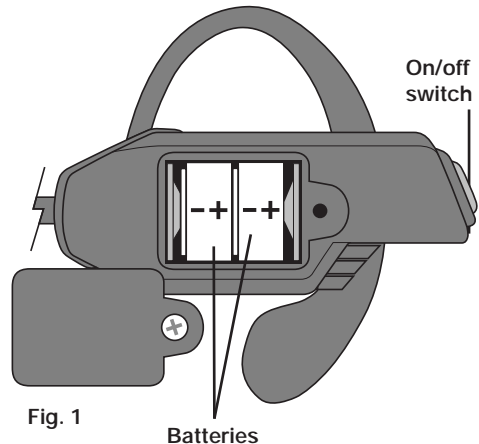

Micro Ear Light™

Hands-free Micro Flashlight

Ages 6 and Up
70124

**Important: Please save this instruction sheet.
It contains valuable product information.**

HOW TO USE YOUR MICRO EAR LIGHT

1. **Adults:** Be sure fresh **BATTERIES** are installed (see below)
2. The **EAR CLIP** adjusts to fit over either ear. Flip it to the side you desire, and then fit the clip over your ear.
3. Press the switch to turn it **ON**. The stealthy orange **ADJUSTABLE BEAM** makes it easy for you to see, but hard for others to spot you!
4. Adjust the beam to the desired angle.
5. Press the switch again to turn your Micro Ear Light **OFF** when done playing.

ATTENTION ADULTS—TO REPLACE BATTERIES

The Micro Ear Light requires two G13-A (LR44) button-cell batteries, included.

1. Use a small Phillips head screwdriver to loosen the screw on the battery compartment. The screw will not fall out.
2. Open battery cover. Remove exhausted batteries.
3. Place new batteries in compartment as shown (Fig. 1).
4. Replace the battery cover and tighten screw.