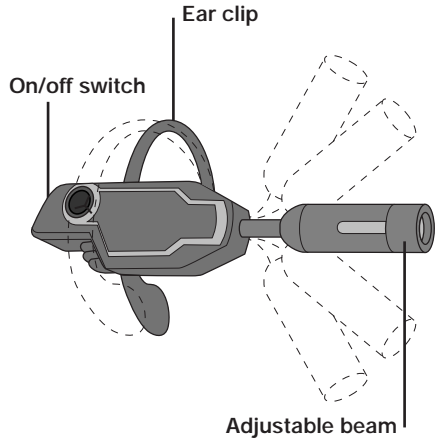

Micro Ear Light™

Hands-free Micro Flashlight

Ages 6 and Up
70124

**Important: Please save this instruction sheet.
It contains valuable product information.**

HOW TO USE YOUR MICRO EAR LIGHT

1. **Adults:** Be sure fresh **BATTERIES** are installed (see below)
2. The **EAR CLIP** adjusts to fit over either ear. Flip it to the side you desire, and then fit the clip over your ear.
3. Press the switch to turn it **ON**. The stealthy orange **ADJUSTABLE BEAM** makes it easy for you to see, but hard for others to spot you!
4. Adjust the beam to the desired angle.
5. Press the switch again to turn your Micro Ear Light **OFF** when done playing.

ATTENTION ADULTS—TO REPLACE BATTERIES

The Micro Ear Light requires two G13-A (LR44) button-cell batteries, included.

1. Use a small Phillips head screwdriver to loosen the screw on the battery compartment. The screw will not fall out.
2. Open battery cover. Remove exhausted batteries.
3. Place new batteries in compartment as shown (Fig. 1).
4. Replace the battery cover and tighten screw.